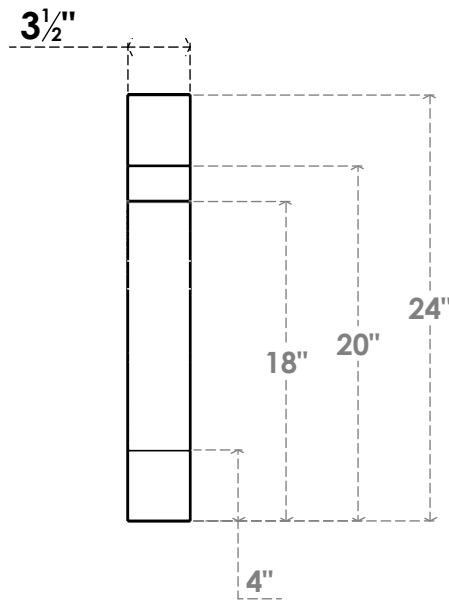

ITEM NUMBER: BRCPC035X24000X24000MRC

3 1/2"W X 24"D X 24"H MERCED ARCHITECTURAL GRADE PVC CLOSED KNEE BRACE

SIDE PROFILE

FRONT PROFILE

ISOMETRIC

EKENA MILLWORK
2300 WEST MAIN ST.
CLARKSVILLE, TX 75426
TOLL FREE: 866-607-0453
WWW.EKENAMILLWORK.COM