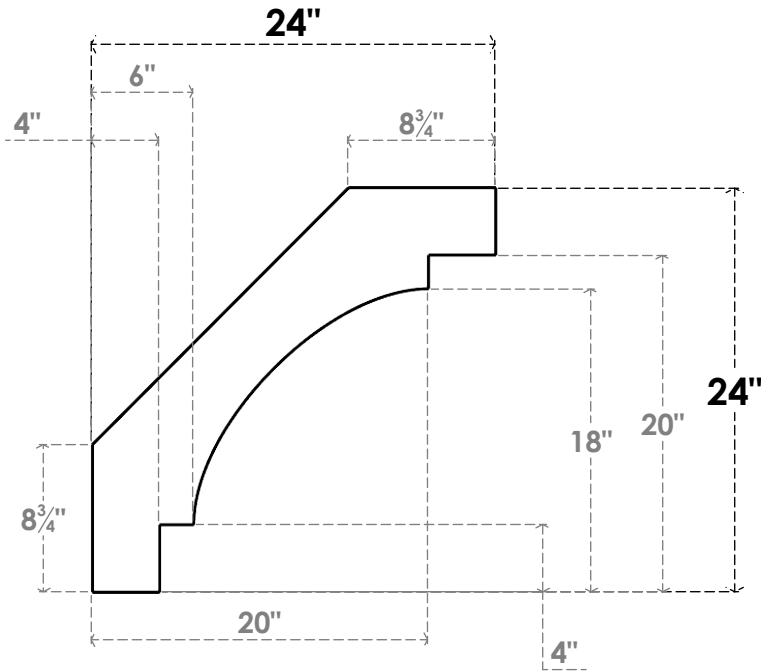

ITEM NUMBER: BRCPC035X24000X24000MRC

3 1/2"W X 24"D X 24"H MERCED ARCHITECTURAL GRADE PVC CLOSED KNEE BRACE

SIDE PROFILE

FRONT PROFILE

ISOMETRIC

EKENA MILLWORK
2300 WEST MAIN ST.
CLARKSVILLE, TX 75426
TOLL FREE: 866-607-0453
WWW.EKENAMILLWORK.COM